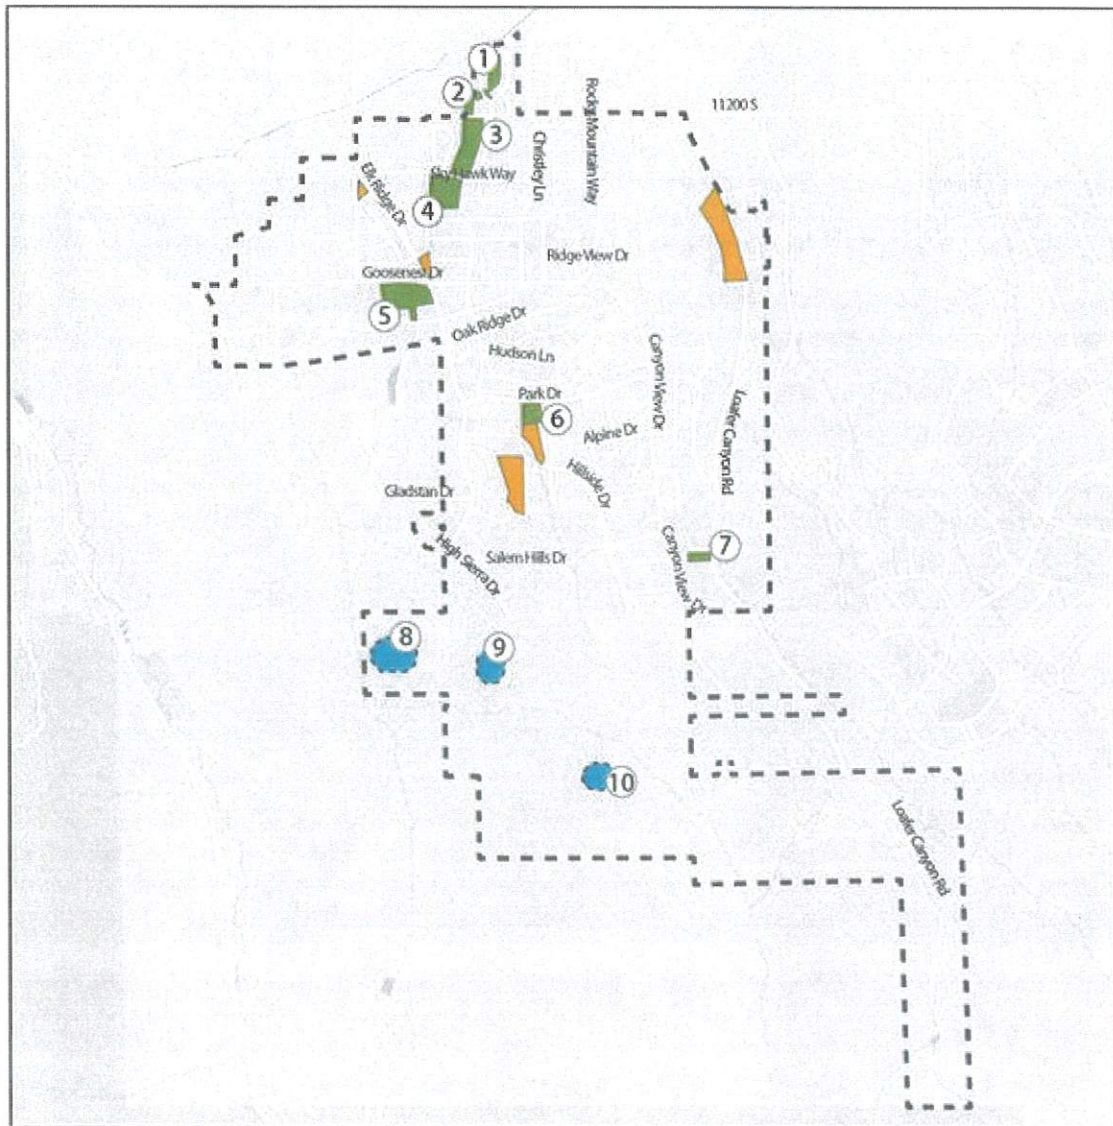

Parks and Open Space Map

Elk Ridge City Boundary

Elk Ridge Parks

- | | |
|--------------------------|-------------------------|
| ① Deer Creek Trail Park | ⑥ Shuler Park |
| ② Grizzly Way Park | ⑦ Loafer Canyon Retreat |
| ③ Elk Ridge Meadows Park | ⑧ Possible Park |
| ④ Sky Hawk Park | ⑨ Possible Park |
| ⑤ Gooseneck Park | ⑩ Possible Park |

- Park
- Open Space
- *Possible Park
- Future Open Space

*Currently private property, no public access

Produced by Horrocks Engineers Staff

Map 7